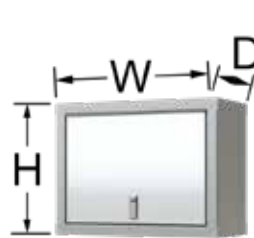

Wall Cabinet