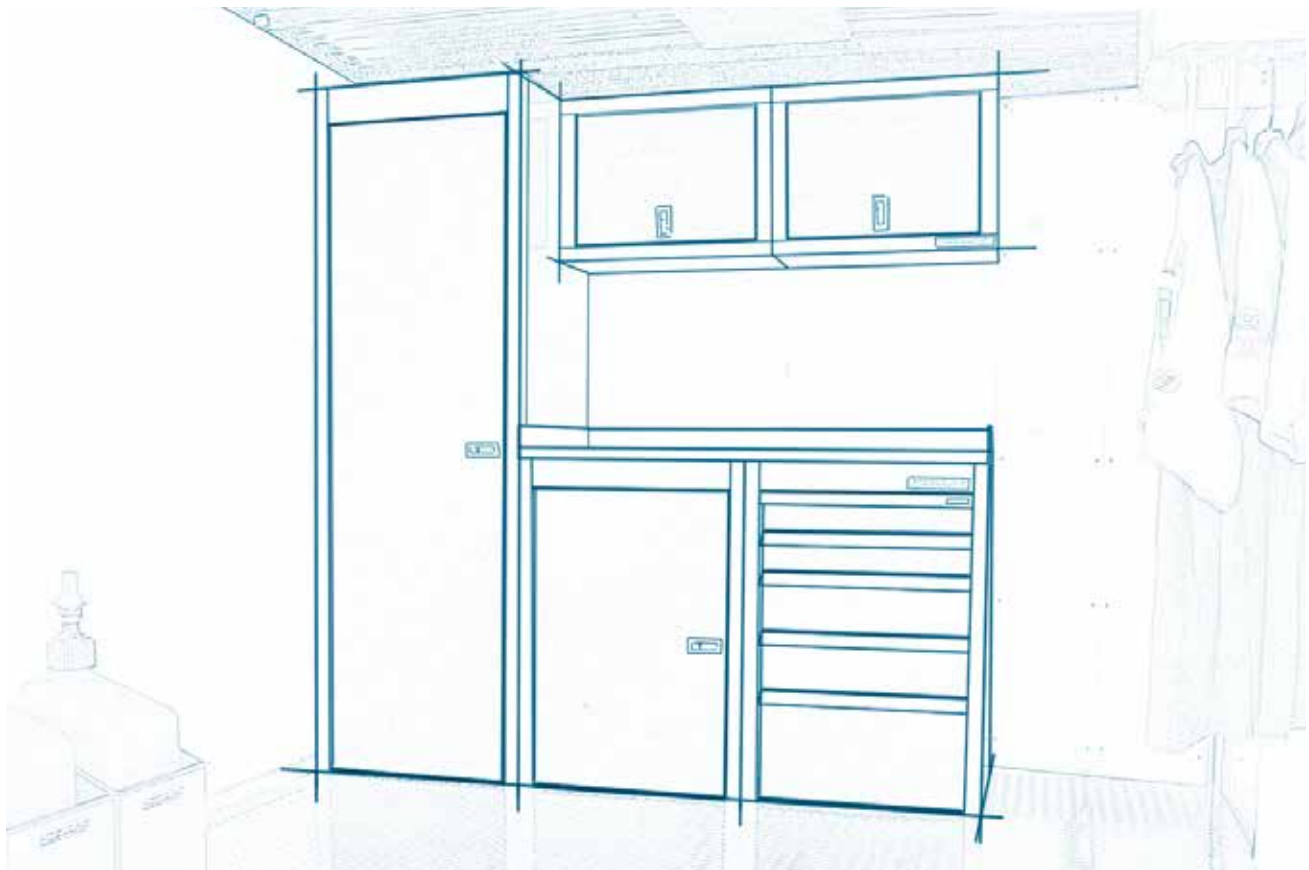

MODULINE®

SPORTSMAN II™ SERIES

MOBILE APPLICATIONS

PRICE LIST

Moduline cabinets are **modular**. That means each cabinet is a building block, and you can choose whichever cabinets you like and put them together in lots of different ways.

Cabinets Available in Red or White.

Every Moduline drawer features our patented

QuikDraw®
Single Action Latch System

- Drawers stay securely closed without locks.
- Unlatches effortlessly.
- Lift anywhere along the handle.
- Whisper-quiet operation.
- Mechanism doesn't sacrifice any drawer space.