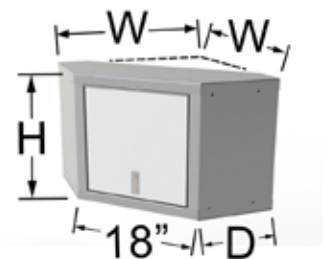

Corner Wall Cabinet