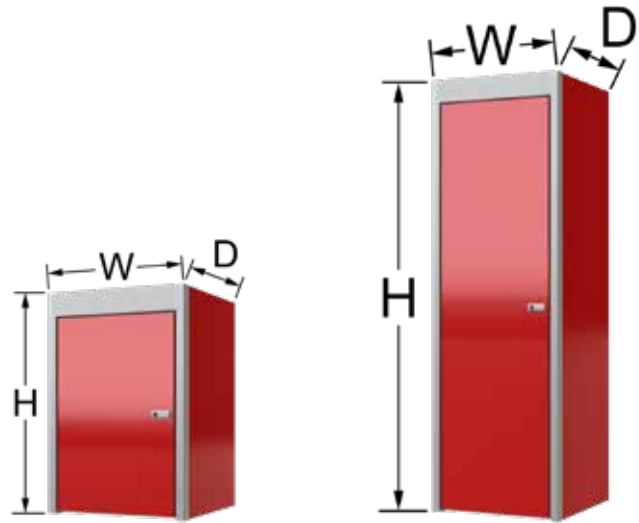

SportsmanII™ Base Cabinet

Height x Depth x Width	Price
36" x 24" x 24"	\$375

Features & Specifications

- Military-Grade Aluminum
- Double-Wall Door Construction
- Trigger Latch
- Continuous Hinge
- (1) Adjustable Shelf Included

Accessories

Add Extra Adjustable Shelf	\$43 ea
Add Adjustable Pull-Out Shelf	\$127 ea

Base Cabinet

Closet

SportsmanII™ Closet

Height x Depth x Width	Price
75" x 24" x 24"	\$785

Features & Specifications

- Military-Grade Aluminum
- Double-Wall Door Construction
- Trigger Latch
- Continuous Hinge
- (1) Adjustable Shelf Included
- Pole Kit Included

Accessories

Add Extra Adjustable Shelf	\$43 ea
Add Adjustable Pull-Out Shelf	\$127 ea

Adjustable Shelf

Adjustable Pull-Out Shelf

SportsmanII™ Wall Cabinets

Height x Depth x Width	Price
18" x 11" x 24"	\$255
18" x 11" x 32"	\$265
18" x 11" x 36"	\$295
18" x 11" x 24" Corner	\$395