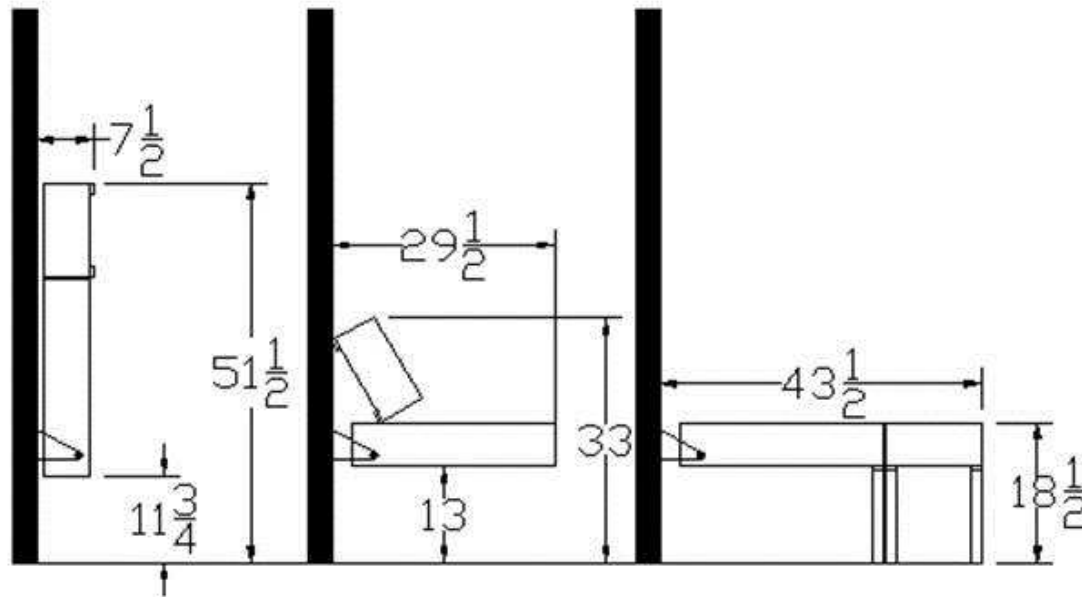

COUCH/SLEEPER
PART #79397

WALL MOUNTING
DIMENSIONS

COUCH/SLEEPER LAYOUT

PROPRIETARY
THIS DRAWING IS THE EXCLUSIVE
PROPERTY OF MODULINE ALUMINUM
CABINETS AND MAY NOT BE COPIED,
REPRODUCED, REPRODUCED OR TRANSMITTED
WITHOUT EXPRESS WRITTEN PERMISSION
FROM MODULINE ALUMINUM CABINETS