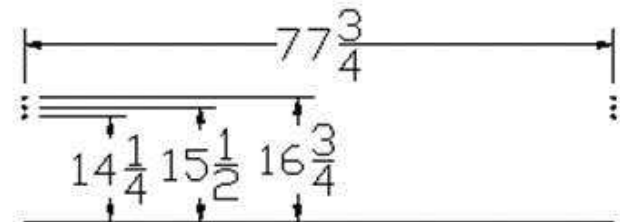

COUCH/SLEEPER
PART #79397

WALL MOUNTING
DIMENSIONS

COUCH/SLEEPER LAYOUT

PROPRIETARY
THIS DRAWING IS THE EXCLUSIVE
PROPERTY OF MODULINE ALUMINUM
CABINETS AND MAY NOT BE COPIED,
REPRODUCED, REPRODUCED OR TRANSMITTED
WITHOUT EXPRESS WRITTEN PERMISSION
FROM MODULINE ALUMINUM CABINETS