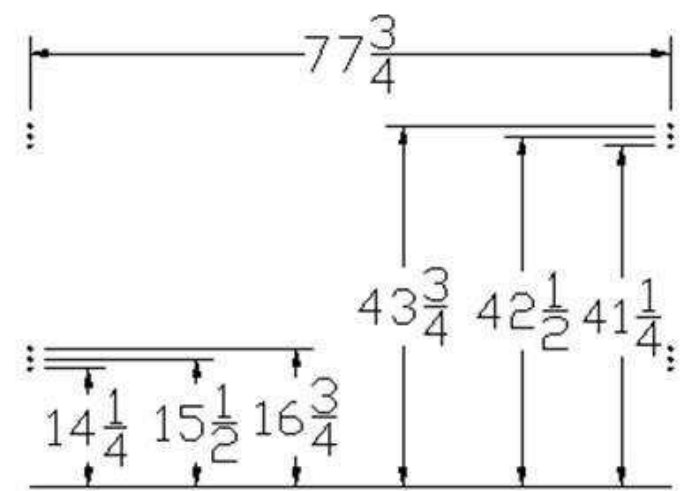

BUNK BEDS PART #77265

WALL MOUNTING DIMENSIONS

BUNK BED LAYOUT

PROPRIETARY
THIS DRAWING IS THE EXCLUSIVE
PROPERTY OF MODULINE ALUMINUM
CABINETS AND MAY NOT BE COPIED,
REPRODUCED, REPHOTOGRAPHED OR RETRANSMITTED
WITHOUT EXPRESS WRITTEN PERMISSION
FROM MODULINE ALUMINUM CABINETS