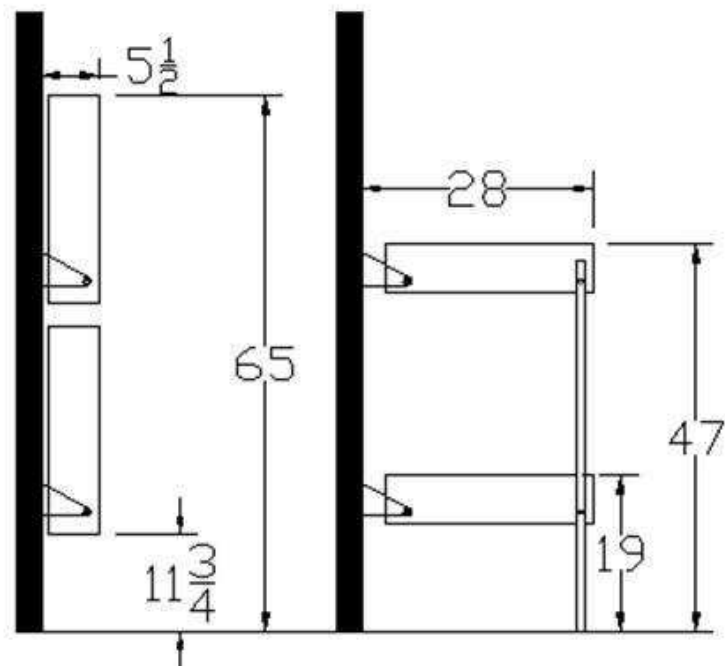

BUNK BEDS PART #77265

WALL MOUNTING DIMENSIONS

BUNK BED LAYOUT

PROPRIETARY
THIS DRAWING IS THE EXCLUSIVE
PROPERTY OF MODULINE ALUMINUM
CABINETS AND MAY NOT BE COPIED,
REPRODUCED, REPHOTOGRAPHED OR RETRANSMITTED
WITHOUT EXPRESS WRITTEN PERMISSION
FROM MODULINE ALUMINUM CABINETS