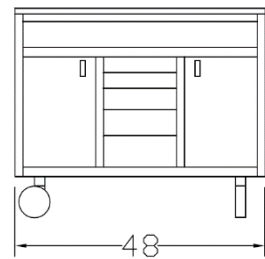

SPECIAL INTRODUCTORY PRICE

**MOBILE
TOOL CARTS**
With

3 Styles to Choose From

- Full-Length Top Drawer
- Assorted Drawers
- Two Extra-Deep Drawers

\$3,900⁰⁰

- Full-Length Top Drawer
- Assorted Drawers
- Single Door

\$3,750⁰⁰

- Full-Length Top Drawer
- Assorted Drawers
- Double Doors

\$3,750⁰⁰

Features:

- QuikDraw™ Patented Single-Action Latch System
- Reinforced Full-Length Top Drawer
- Stainless Steel Countertop
- Heavy-Duty Shock-Absorbing Casters
- Optional Drawer Dividers & No-Slip Mats

Need more storage?
Go up to **60" Width**
Add \$1,200⁰⁰

CALL TODAY TO FIND OUT MORE