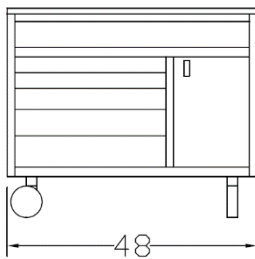

SPECIAL INTRODUCTORY PRICE

**MOBILE
TOOL CARTS**
With

3 Styles to Choose From

- Full-Length Top Drawer
- Assorted Drawers
- Two Extra-Deep Drawers

\$3,900⁰⁰

- Full-Length Top Drawer
- Assorted Drawers
- Single Door

\$3,750⁰⁰

- Full-Length Top Drawer
- Assorted Drawers
- Double Doors

\$3,750⁰⁰

Features:

- QuikDraw™ Patented Single-Action Latch System
- Reinforced Full-Length Top Drawer
- Stainless Steel Countertop
- Heavy-Duty Shock-Absorbing Casters
- Optional Drawer Dividers & No-Slip Mats

Need more storage?
Go up to **60" Width**
Add \$1,200⁰⁰

CALL TODAY TO FIND OUT MORE