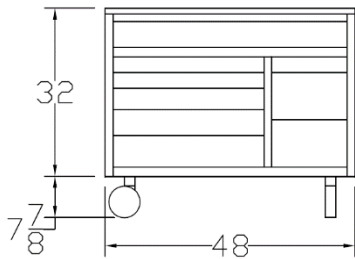

SPECIAL INTRODUCTORY PRICE

**MOBILE
TOOL CARTS**
With

3 Styles to Choose From

- Full-Length Top Drawer
- Assorted Drawers
- Two Extra-Deep Drawers

\$3,900⁰⁰

- Full-Length Top Drawer
- Assorted Drawers
- Single Door

\$3,750⁰⁰

- Full-Length Top Drawer
- Assorted Drawers
- Double Doors

\$3,750⁰⁰

Features:

- QuikDraw™ Patented Single-Action Latch System
- Reinforced Full-Length Top Drawer
- Stainless Steel Countertop
- Heavy-Duty Shock-Absorbing Casters
- Optional Drawer Dividers & No-Slip Mats

Need more storage?
Go up to **60" Width**
Add \$1,200⁰⁰

CALL TODAY TO FIND OUT MORE